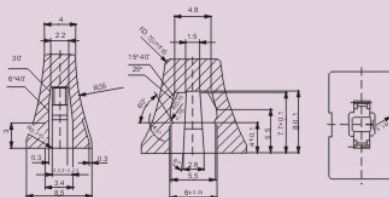

45002

Description

- Material: ABS chrome plated
- Paint fill red indicator

- 材質: ABS 塑膠電鍍
- 劃漆指示線