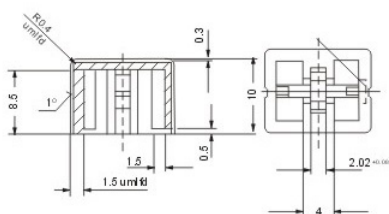

Slide control knobs 滑鈕

45001

Description

- Material: ABS
- Paint fill indicator line
- Color: Black, Green, Red, Chromed plated

- 材質: ABS
- 劃漆指示線
- 顏色: 黑, 綠, 紅或電鍍

45002

Description

- Material: ABS chrome plated
- Paint fill red indicator

- 材質: ABS 塑膠電鍍
- 劃漆指示線

45003

Description

- Material: ABS
- Color: Top is chromed plated, bottom is black
- Black indicator
- Glue assembled

- 材質: ABS
- 顏色: 上部電鍍
底部黑色
- 黑色指示線
- 上膠組合

45004

Description

- Material: ABS

45015
With paint filled indicator line, knurling on two sides, glossy finish
亮面, 指示線劃漆, 兩側直齒狀
20.2(L) x 7.2(W) x 7.2(H) mm
Shaft hole: 3.7 x 1.0 mm

45016
Glossy finish with paint filled indicator line
亮面, 指示線劃漆
14(L) x 9.7(W) x 10.4(H) mm
Shaft hole: 4.2 x 1.1 mm

45018
With paint filled indicator line
指示線劃漆
16.2(L) x 10.1(W) x 8(H) mm
Shaft hole: 3.8 x 1.6 mm

45019
Light texture with paint filled indicator line
淺咬花表面, 指示線劃漆
21(L) x 12.1(W) x 19.4(H) mm
Shaft hole: 3.5 x 1.1 mm