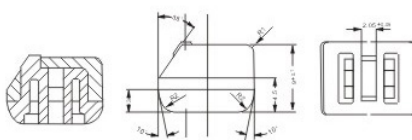

- 材質: ABS 塑膠電鍍
- 劃漆指示線

45003

Description

- Material: ABS
- Color: Top is chromed plated, bottom is black
- Black indicator
- Glue assembled

- 材質: ABS
- 顏色: 上部電鍍
底部黑色
- 黑色指示線
- 上膠組合

45004

Description

- Material: ABS

- 材質: ABS

45005

Description

- Material: ABS plastic with chrome plated

- 材質: ABS 塑膠電鍍

Slide control knobs 滑鈕

45012
With paint filled indicator line
指示線劃漆
25(L) x 15(W) x 9.6(H) mm
Shaft hole: 3.5 x 1.1 mm

45013
With paint filled indicator line
指示線劃漆
24.2(L) x 13(W) x 10.7(H) mm
Shaft hole: 4 x 1 mm

45015
With paint filled indicator line, knurling on two sides, glossy finish
亮面, 指示線劃漆, 兩側直齒狀
20.2(L) x 7.2(W) x 7.2(H) mm
Shaft hole: 3.7 x 1.0 mm

45016
Glossy finish with paint filled indicator line
亮面, 指示線劃漆
14(L) x 9.7(W) x 10.4(H) mm
Shaft hole: 4.2 x 1.1 mm

45018
With paint filled indicator line
指示線劃漆
16.2(L) x 10.1(W) x 8(H) mm
Shaft hole: 3.8 x 1.6 mm

45019
Light texture with paint filled indicator line
淺咬花表面, 指示線劃漆
21(L) x 12.1(W) x 19.4(H) mm
Shaft hole: 3.5 x 1.1 mm