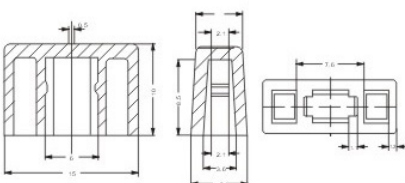

- 材質: ABS

45005

Description

- Material: ABS plastic with chrome plated

- 材質: ABS 塑膠電鍍

Slide control knobs 滑鈕

45012
With paint filled indicator line
指示線劃漆
25(L) x 15(W) x 9.6(H) mm
Shaft hole: 3.5 x 1.1 mm

45013
With paint filled indicator line
指示線劃漆
24.2(L) x 13(W) x 10.7(H) mm
Shaft hole: 4 x 1 mm

45015
With paint filled indicator line, knurling on two sides, glossy finish
亮面, 指示線劃漆, 兩側直齒狀
20.2(L) x 7.2(W) x 7.2(H) mm
Shaft hole: 3.7 x 1.0 mm

45016
Glossy finish with paint filled indicator line
亮面, 指示線劃漆
14(L) x 9.7(W) x 10.4(H) mm
Shaft hole: 4.2 x 1.1 mm

45018
With paint filled indicator line
指示線劃漆
16.2(L) x 10.1(W) x 8(H) mm
Shaft hole: 3.8 x 1.6 mm

45019
Light texture with paint filled indicator line
淺咬花表面, 指示線劃漆
21(L) x 12.1(W) x 19.4(H) mm
Shaft hole: 3.5 x 1.1 mm

45023
ABS, light texture
ABS材質, 淺咬花
14.8(L) x 7.4(W) x 5.7(H) mm
Shaft hole: 6 x 1.6 mm

45026
PP+TPR, 咬花表面, 軟膠
25.8(L) x 11(W) x 10(H) mm
Shaft hole: 4 x 1.2 mm