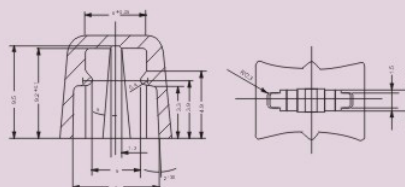

- 材質: ABS 塑膠電鍍
- 劃漆指示線

45003

Description

- Material: ABS
- Color: Top is chromed plated, bottom is black
- Black indicator
- Glue assembled

- 材質: ABS
- 顏色: 上部電鍍
底部黑色
- 黑色指示線
- 上膠組合

45004

Description

- Material: ABS

- 材質: ABS

45005

Description

- Material: ABS plastic with chrome plated

- 材質: ABS 塑膠電鍍

Slide control knobs 滑鈕

45012
With paint filled indicator line
指示線劃漆
25(L) x 15(W) x 9.6(H) mm
Shaft hole: 3.5 x 1.1 mm

45013
With paint filled indicator line
指示線劃漆
24.2(L) x 13(W) x 10.7(H) mm
Shaft hole: 4 x 1 mm

45015
With paint filled indicator line, knurling on two sides, glossy finish
亮面, 指示線劃漆, 兩側直齒狀
20.2(L) x 7.2(W) x 7.2(H) mm
Shaft hole: 3.7 x 1.0 mm

45016
Glossy finish with paint filled indicator line
亮面, 指示線劃漆
14(L) x 9.7(W) x 10.4(H) mm
Shaft hole: 4.2 x 1.1 mm

45018
With paint filled indicator line
指示線劃漆
16.2(L) x 10.1(W) x 8(H) mm
Shaft hole: 3.8 x 1.6 mm

45019
Light texture with paint filled indicator line
淺咬花表面, 指示線劃漆
21(L) x 12.1(W) x 19.4(H) mm
Shaft hole: 3.5 x 1.1 mm